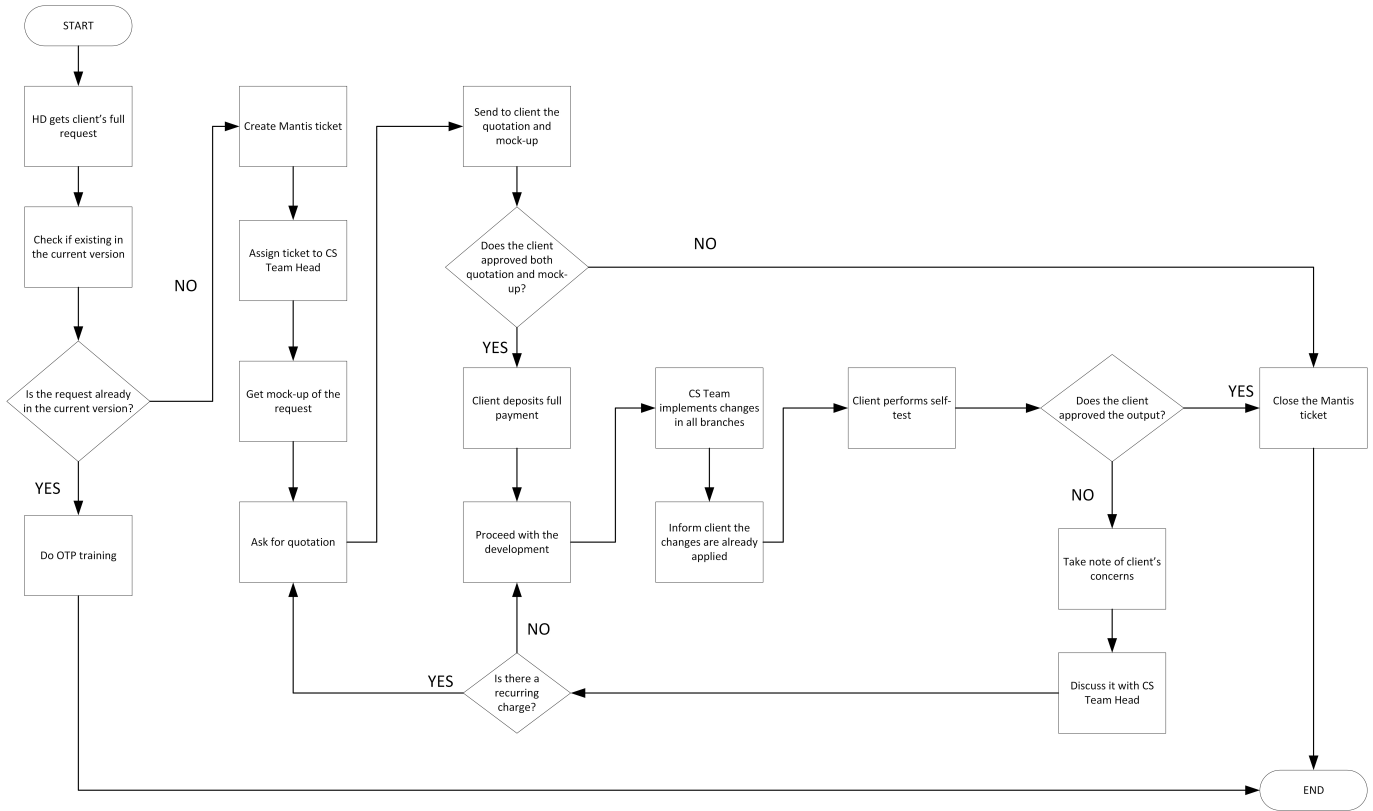

Team Processes

Customization Team Escalation

Unique solution ID: #1093

Author: Robi

Last update: 2018-04-12 07:39