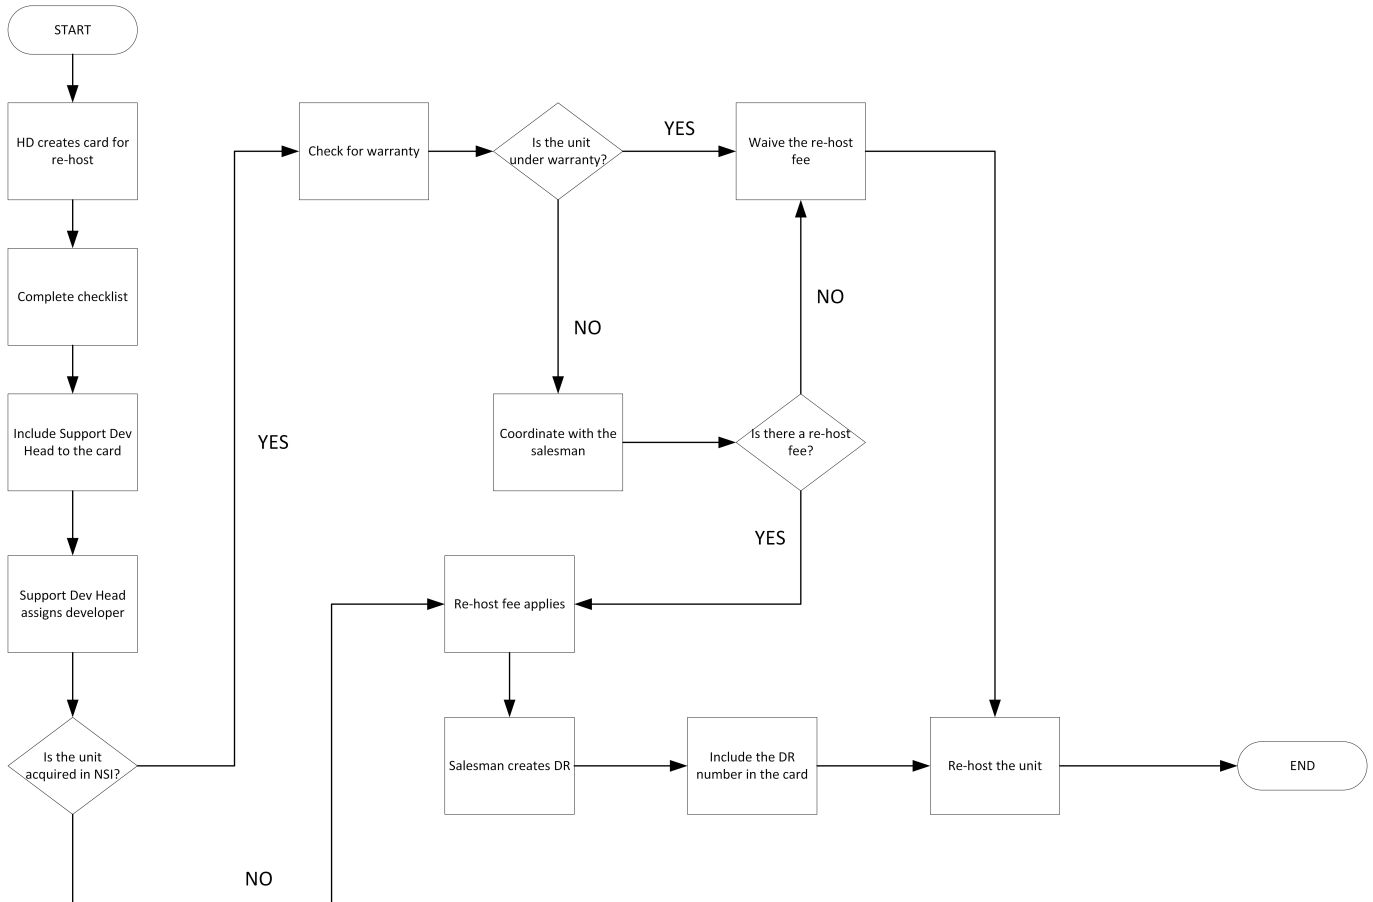

# Team Processes

## Trello Management - Server Setup board (Re-host)

Unique solution ID: #1092

Author: Robi

Last update: 2018-04-12 07:38